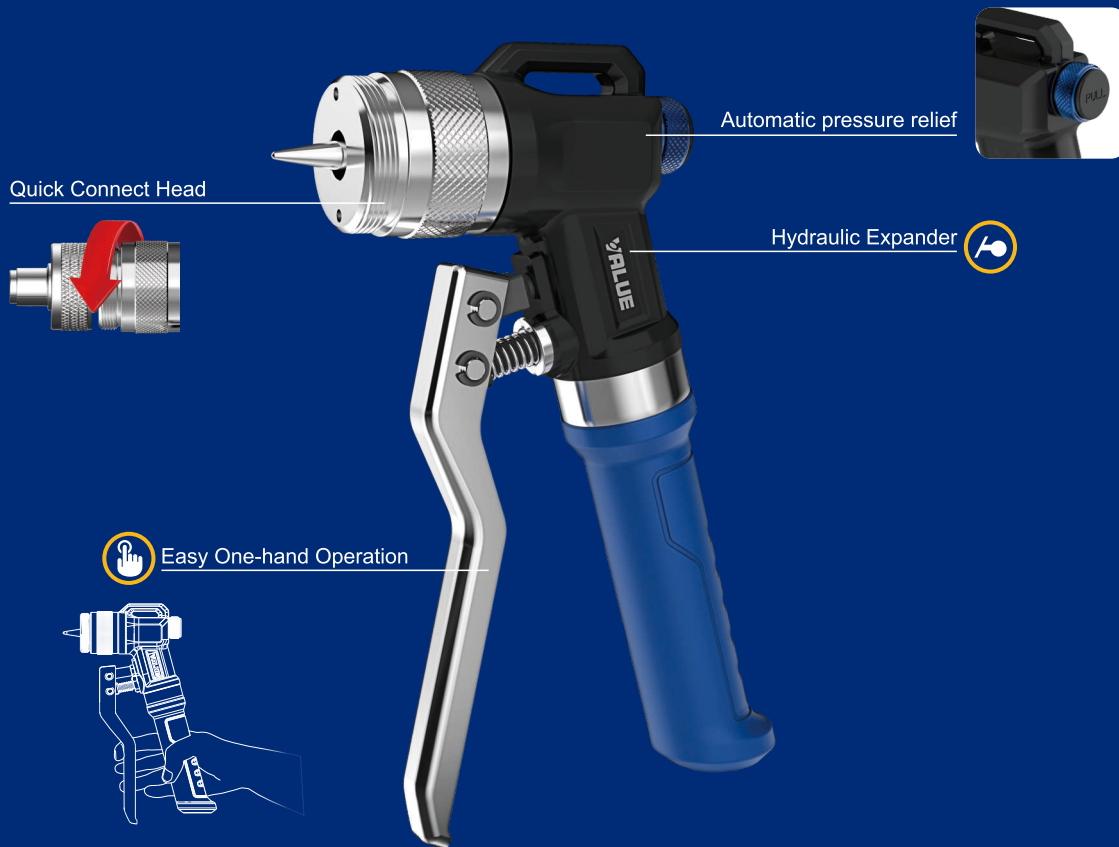

Hydraulic Tube Expander

Easy To Expand

Hydraulic Expander

- One hand operation
- Suitable for larger diameter copper

Compact

- Convenient for narrow spaces
- Easy to use

Automatic pressure relief

Quick connect heads

- Patented expander head, 180° quick locking

| Model | Tube O.D. | Accessory |
|----------|--|--------------|
| VHE-29D | 3/8", 1/2", 5/8", 3/4", 7/8", 1", 1-1/8" | VTT-5 VTC-32 |
| VHE-29DM | 10, 12, 15, 16, 18, 22, 28 mm | VTT-5 VTC-32 |
| VHE-29E | 3/8", 1/2", 5/8", 3/4", 7/8", 1", 1-1/8" | / |
| VHE-29EM | 10, 12, 15, 16, 18, 22, 28 mm | / |
| VHE-42E | 3/8", 1/2", 5/8", 3/4", 7/8", 1", 1-1/8", 1-1/4", 1-3/8", 1-1/2", 1-5/8" | / |
| VHE-42EM | 10, 12, 15, 16, 18, 22, 28, 35, 42 mm | / |