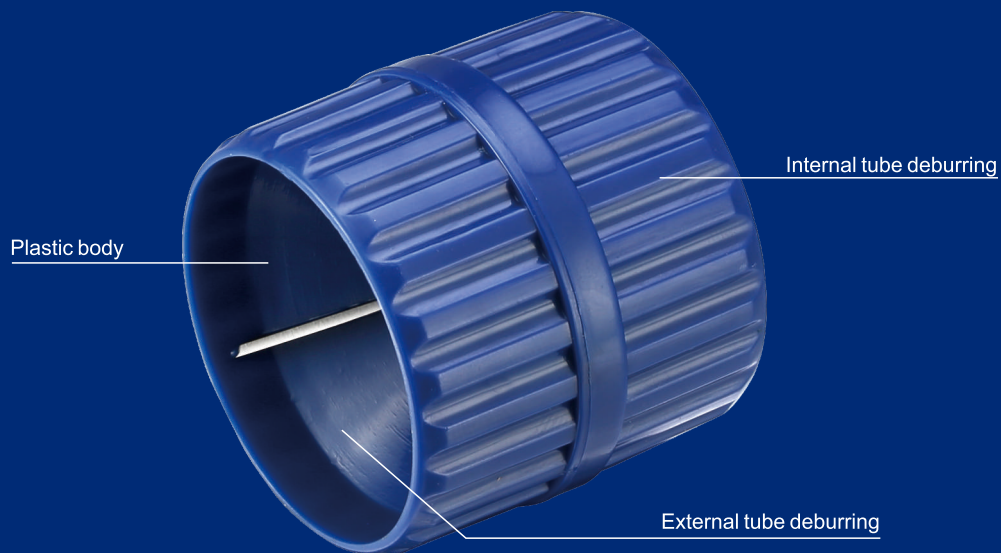

VRT-301

Internal & External Reamer

Tube O.D.: 4-40 mm (1/8"-1-5/8")

Internal tube deburring External tube deburring

Easy to Deburr

Plastic Internal Surface

- Easy to deburring

Plastic Body Design

- Light weight