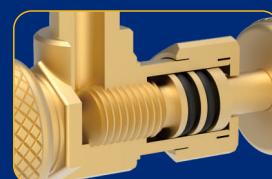

# Valve Opener

**Safe, low leakage**

---

Model	VVO-1	VVO-2	VVO-3
Size	1/4"-1/4"SAE	1/4"-5/16"SAE	5/16"-5/16"SAE