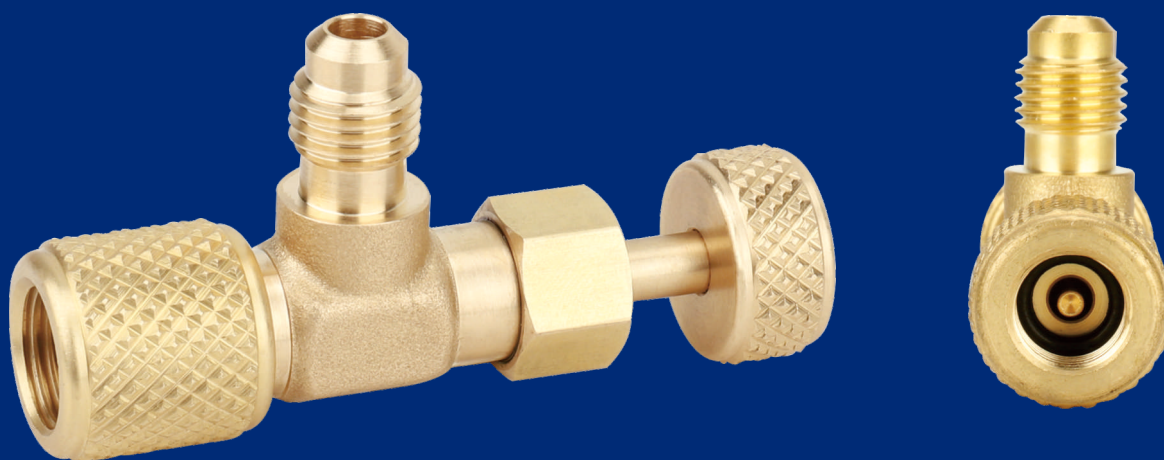

# Valve Opener

**Safe, low leakage**

---

Model	VVO-1	VVO-2	VVO-3
Size	1/4"-1/4"SAE	1/4"-5/16"SAE	5/16"-5/16"SAE