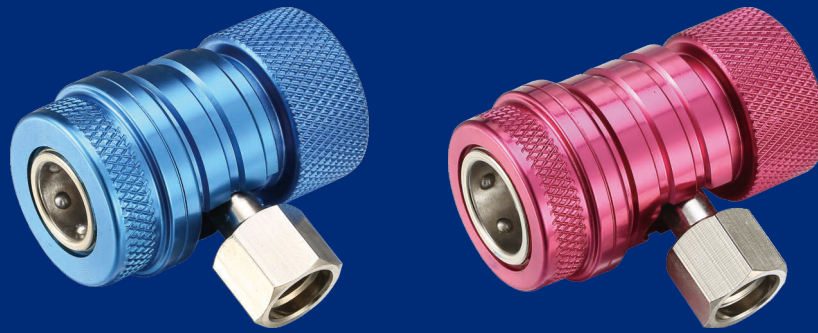

Quick Coupler

Quick-connect

Easy to Use

- Automatically lock, one-step connection

Durable

- High strength, high pressure resistance
- Long service life

High Oil-resistance, Anti-seeping

- 3-layer reinforce refrigerant tube, Effective avoid seeping
- Longitudinal die-casting seal, prevent leakage of connector

VHF quick couples series

Model	VHF-SA	VHF-SB	VHF-SC	VHF-SY
Description	1/4" SAE	M14 × 1.5	3/8" SAE	M12 × 1.5