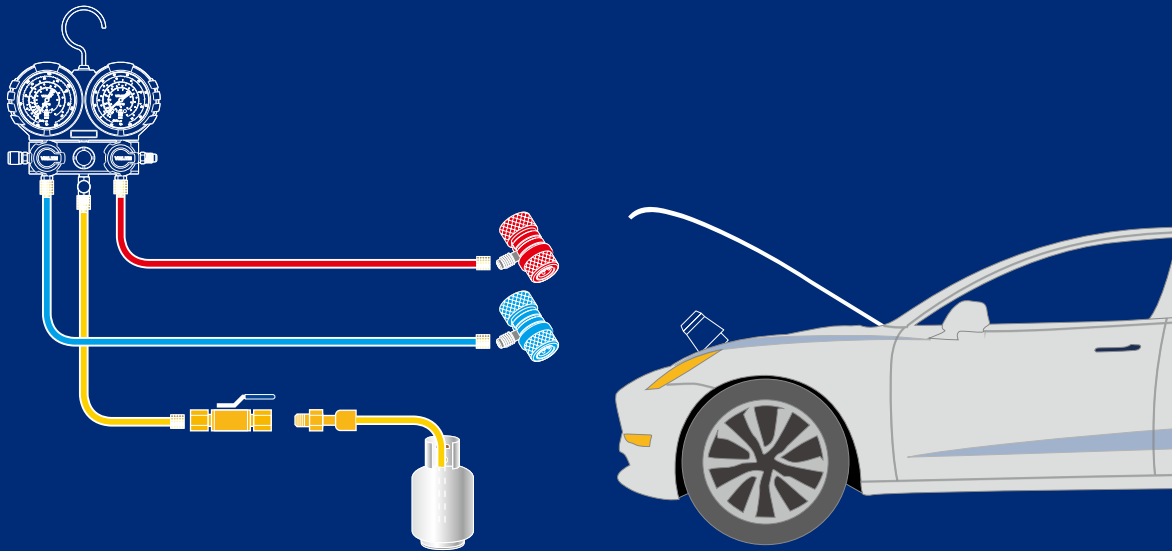

Quick Coupler

Quick-connect

Easy to Use

- Automatically lock, one-step connection

Durable

- High strength, high pressure resistance
- Long service life

High Oil-resistance, Anti-seeping

- 3-layer reinforce refrigerant tube, Effective avoid seeping
- Longitudinal die-casting seal, prevent leakage of connector

VHF quick couples series

Model	VHF-SA	VHF-SB	VHF-SC	VHF-SY
Description	1/4" SAE	M14 × 1.5	3/8" SAE	M12 × 1.5