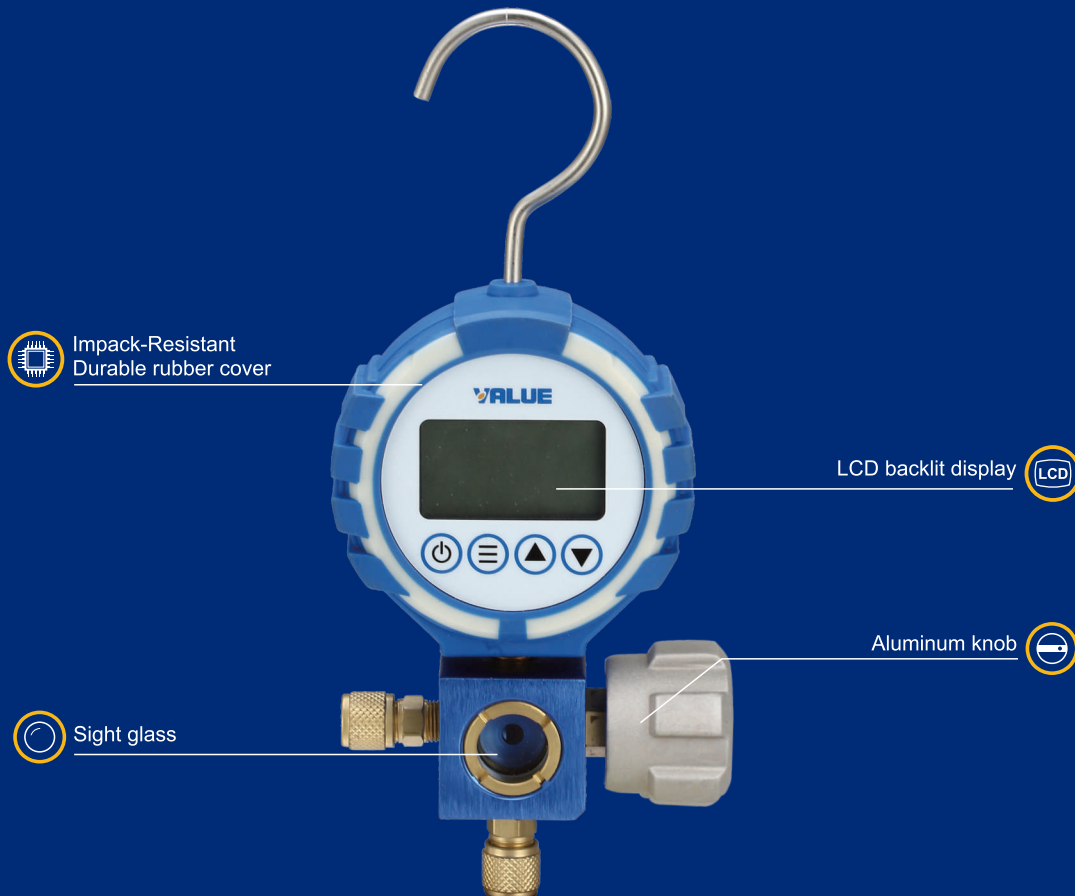

VDG-S1

Digital Single Gauge

Suitable for R22, R134a, 1234yf, R290, R404A, R407C, R410A, R32, R507 refrigerant

Precision/Impact-Resistant

Impact-resistant

- Impact-Resistant design
- Durable rubber cover

Accurate

- Precision pressure gauge

LCD Backlit Display

- Clearly display, easy to read

Sight Glass

- Easily view refrigerant movement and condition during charging and recovery

Wide Range of Application

- Suit for 9 refrigerants

Aluminum knob

- Anti corrosion

Model	VDG-S1
Refrigerant	R22, R134a, 1234yf, R290, R404A, R407C, R410A, R32, R507
Pressure display	psi bar Kpa Mpa kgf/cm ²
Pressure resolution	1 psi; 0.1 bar; 10 kPa; 0.01 Mpa; 0.1 kgf/cm ²
Connection	2x1/4" SAE
Power	9 V battery